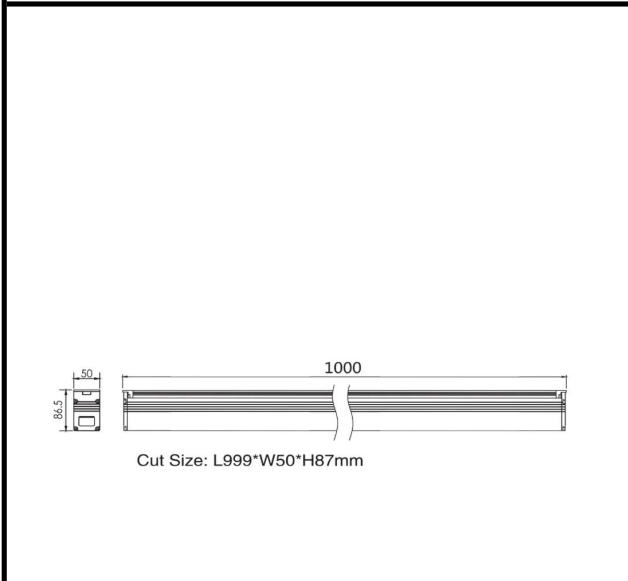

Sovitron Interior Pvt.Ltd.

Model Name	UNITY-2308 / DL-OSL-2308A-18
Description	linear Inground light

Technical description	Image
-----------------------	-------

Dimension	L=1000mm Cutout W=50mm H=87mm
Frame	Aluminum
Color Tempertaure	3000K
Power	21W
Total Luminous Flux	1365 lm
Efficacy	65 lm/W
IP rating	67
Color Rendering	≥80
Mounting	Buried
Beam angle	12.5, 20, 30, 45, 60, 15X30, 10X60 Degree (Tilted 10 degrees: 15,30,45,20x35)
Optics	Tempered glass
Dimming	NON-Dimmable
Operating Voltage	220-240 VAC
Standard Lifetime	L70 minimum at 50,000 burning hours

Dimension diagram

Remarks:-